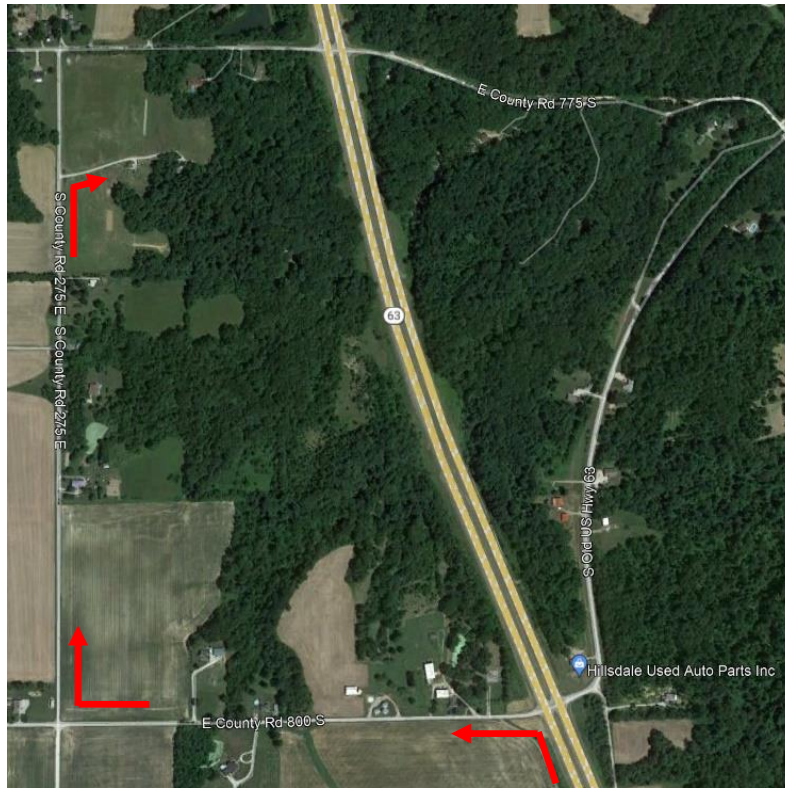

## Indiana QSO Party (W9COD & W9IFE Farm)

### Driving Directions:

- From Terre Haute, go north on Indiana SR 63 towards Clinton, IN.
- From the intersection of SR 63 & SR 163 at Clinton, proceed north on SR 63 exactly 9 miles to CR 800S. (Hillsdale Used Auto Parts will be on the northeast corner of that intersection.)
- Turn west (left) onto CR 800S
- Proceed west on CR 800S approximately 0.5 mile to CR 275E. (Look for W9UUU sign.)
- Turn north (right) onto CR 275E.
- Proceed north on CR 275E to white rock drive on your right. (Look for W9UUU sign.)
- Turn right onto property,

Talk-in on Clinton repeater (146.715 MHz, PL 151.4 Hz).