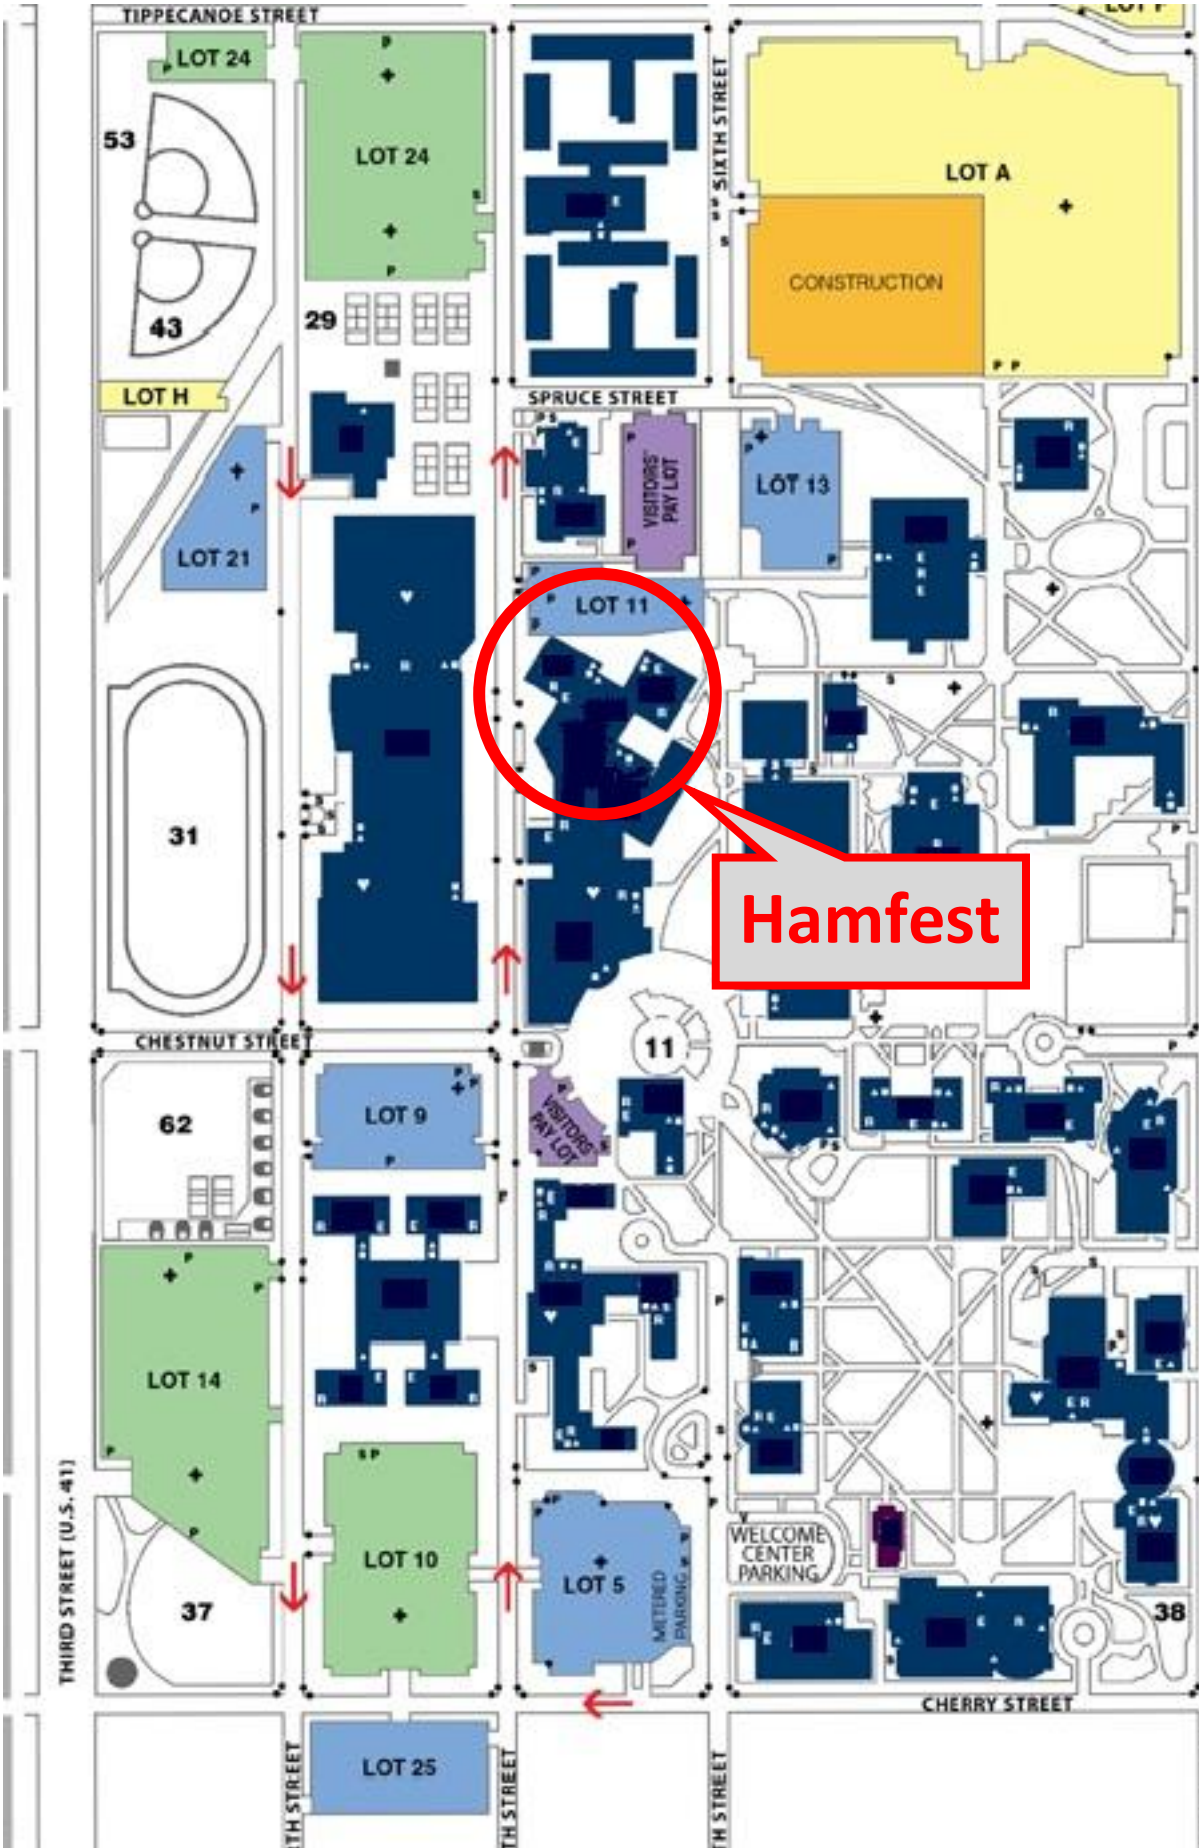

2012 Terre Haute Hamfest & Computer Expo

2012 Terre Haute Hamfest & Computer Expo

Driving Directions

From north on US Hwy 41, US Hwy 150, IN Hwy 63, or 3rd Street:

- Go south on 3rd Street to Chestnut Street.
 - *1st light after overpass.*
- Turn left (east) on Chestnut Street.
- Proceed 2 blocks to North 5th Street.
- Turn left (north) on North 5th Street.
- Proceed to north end of building on your right.
- Turn right (east) into Parking Lot 11.

From south on US Hwy 41, US Hwy 150, IN Hwy 63, or 3rd Street:

- Go north on 3rd Street to Chestnut Street.
 - *1st light after you pass courthouse.*
- Turn right (east) on Chestnut Street.
- Proceed 2 blocks to North 5th Street.
- Turn left (north) on North 5th Street.
- Proceed to north end of building on your right.
- Turn right (east) into Parking Lot 11.

From east or west on Interstate 70:

- Get off at Exit 7 (US Hwy 41, US Hwy 150, & 3rd St.)
- Go north 2.7 miles on 3rd Street to Chestnut Street.
 - *1st light after you pass courthouse.*
- Turn right (east) on Chestnut Street.
- Proceed 2 blocks to North 5th Street.
- Turn left (north) on North 5th Street.
- Proceed to north end of building on your right.
- Turn right (east) into Parking Lot 11.